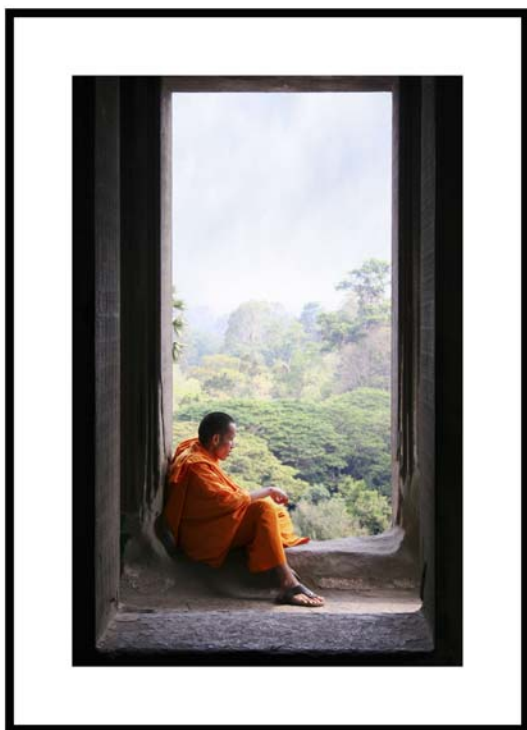

LOUISE OLDMAN
PHOTOGRAPHY

PEOPLE

NATURE

TRAVEL

ART

www.louiseoldman.co.uk

Welcome to Louise Oldman Photography. This brochure gives you an overview of what I can provide should you wish to purchase a photographic print. The choice is yours...

All images © 2006 Louise Oldman

Choose your size – standard* or alternative (i.e. cropped as shown below)

*9" x 6", 12" x 8", 18" x 12" (3:2 ratio)

Choose your finish – canvas, matte or gloss, colour, black & white or toned (i.e. sepia)

Choose your border – single or double and in a selection of colours

Single border (shown here with black frame)

Double border (shown here with black frame)

Choose a compilation of prints
(Images of South East Asia shown below)