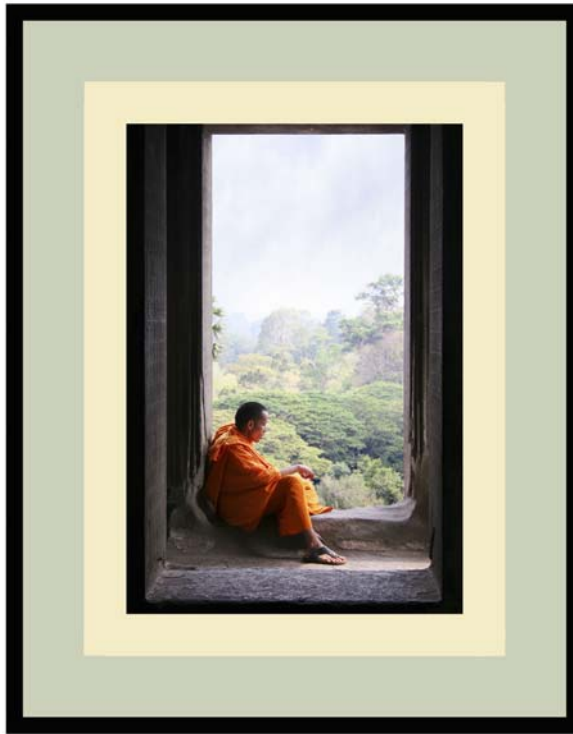

LOUISE OLDMAN
PHOTOGRAPHY

PEOPLE

NATURE

TRAVEL

ART

www.louiseoldman.co.uk

Welcome to Louise Oldman Photography. This brochure gives you an overview of what I can provide should you wish to purchase a photographic print. The choice is yours...

All images © 2006 Louise Oldman

Choose your size – standard* or alternative (i.e. cropped as shown below)

*9" x 6", 12" x 8", 18" x 12" (3:2 ratio)

Choose your finish – canvas, matte or gloss, colour, black & white or toned (i.e. sepia)

Choose your border – single or double and in a selection of colours

Single border (shown here with black frame)

Double border (shown here with black frame)

Choose a compilation of prints
(Images of South East Asia shown below)