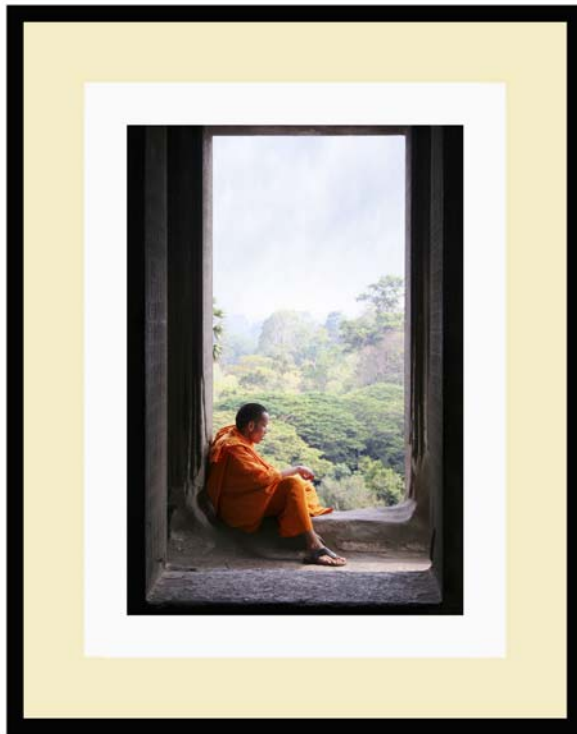

LOUISE OLDMAN
PHOTOGRAPHY

PEOPLE

NATURE

TRAVEL

ART

www.louiseoldman.co.uk

Welcome to Louise Oldman Photography. This brochure gives you an overview of what I can provide should you wish to purchase a photographic print. The choice is yours...

All images © 2006 Louise Oldman

Choose your size – standard* or alternative (i.e. cropped as shown below)

*9" x 6", 12" x 8", 18" x 12" (3:2 ratio)

Choose your finish – canvas, matte or gloss, colour, black & white or toned (i.e. sepia)

Choose your border – single or double and in a selection of colours

Single border (shown here with black frame)

Double border (shown here with black frame)

Choose a compilation of prints
(Images of South East Asia shown below)